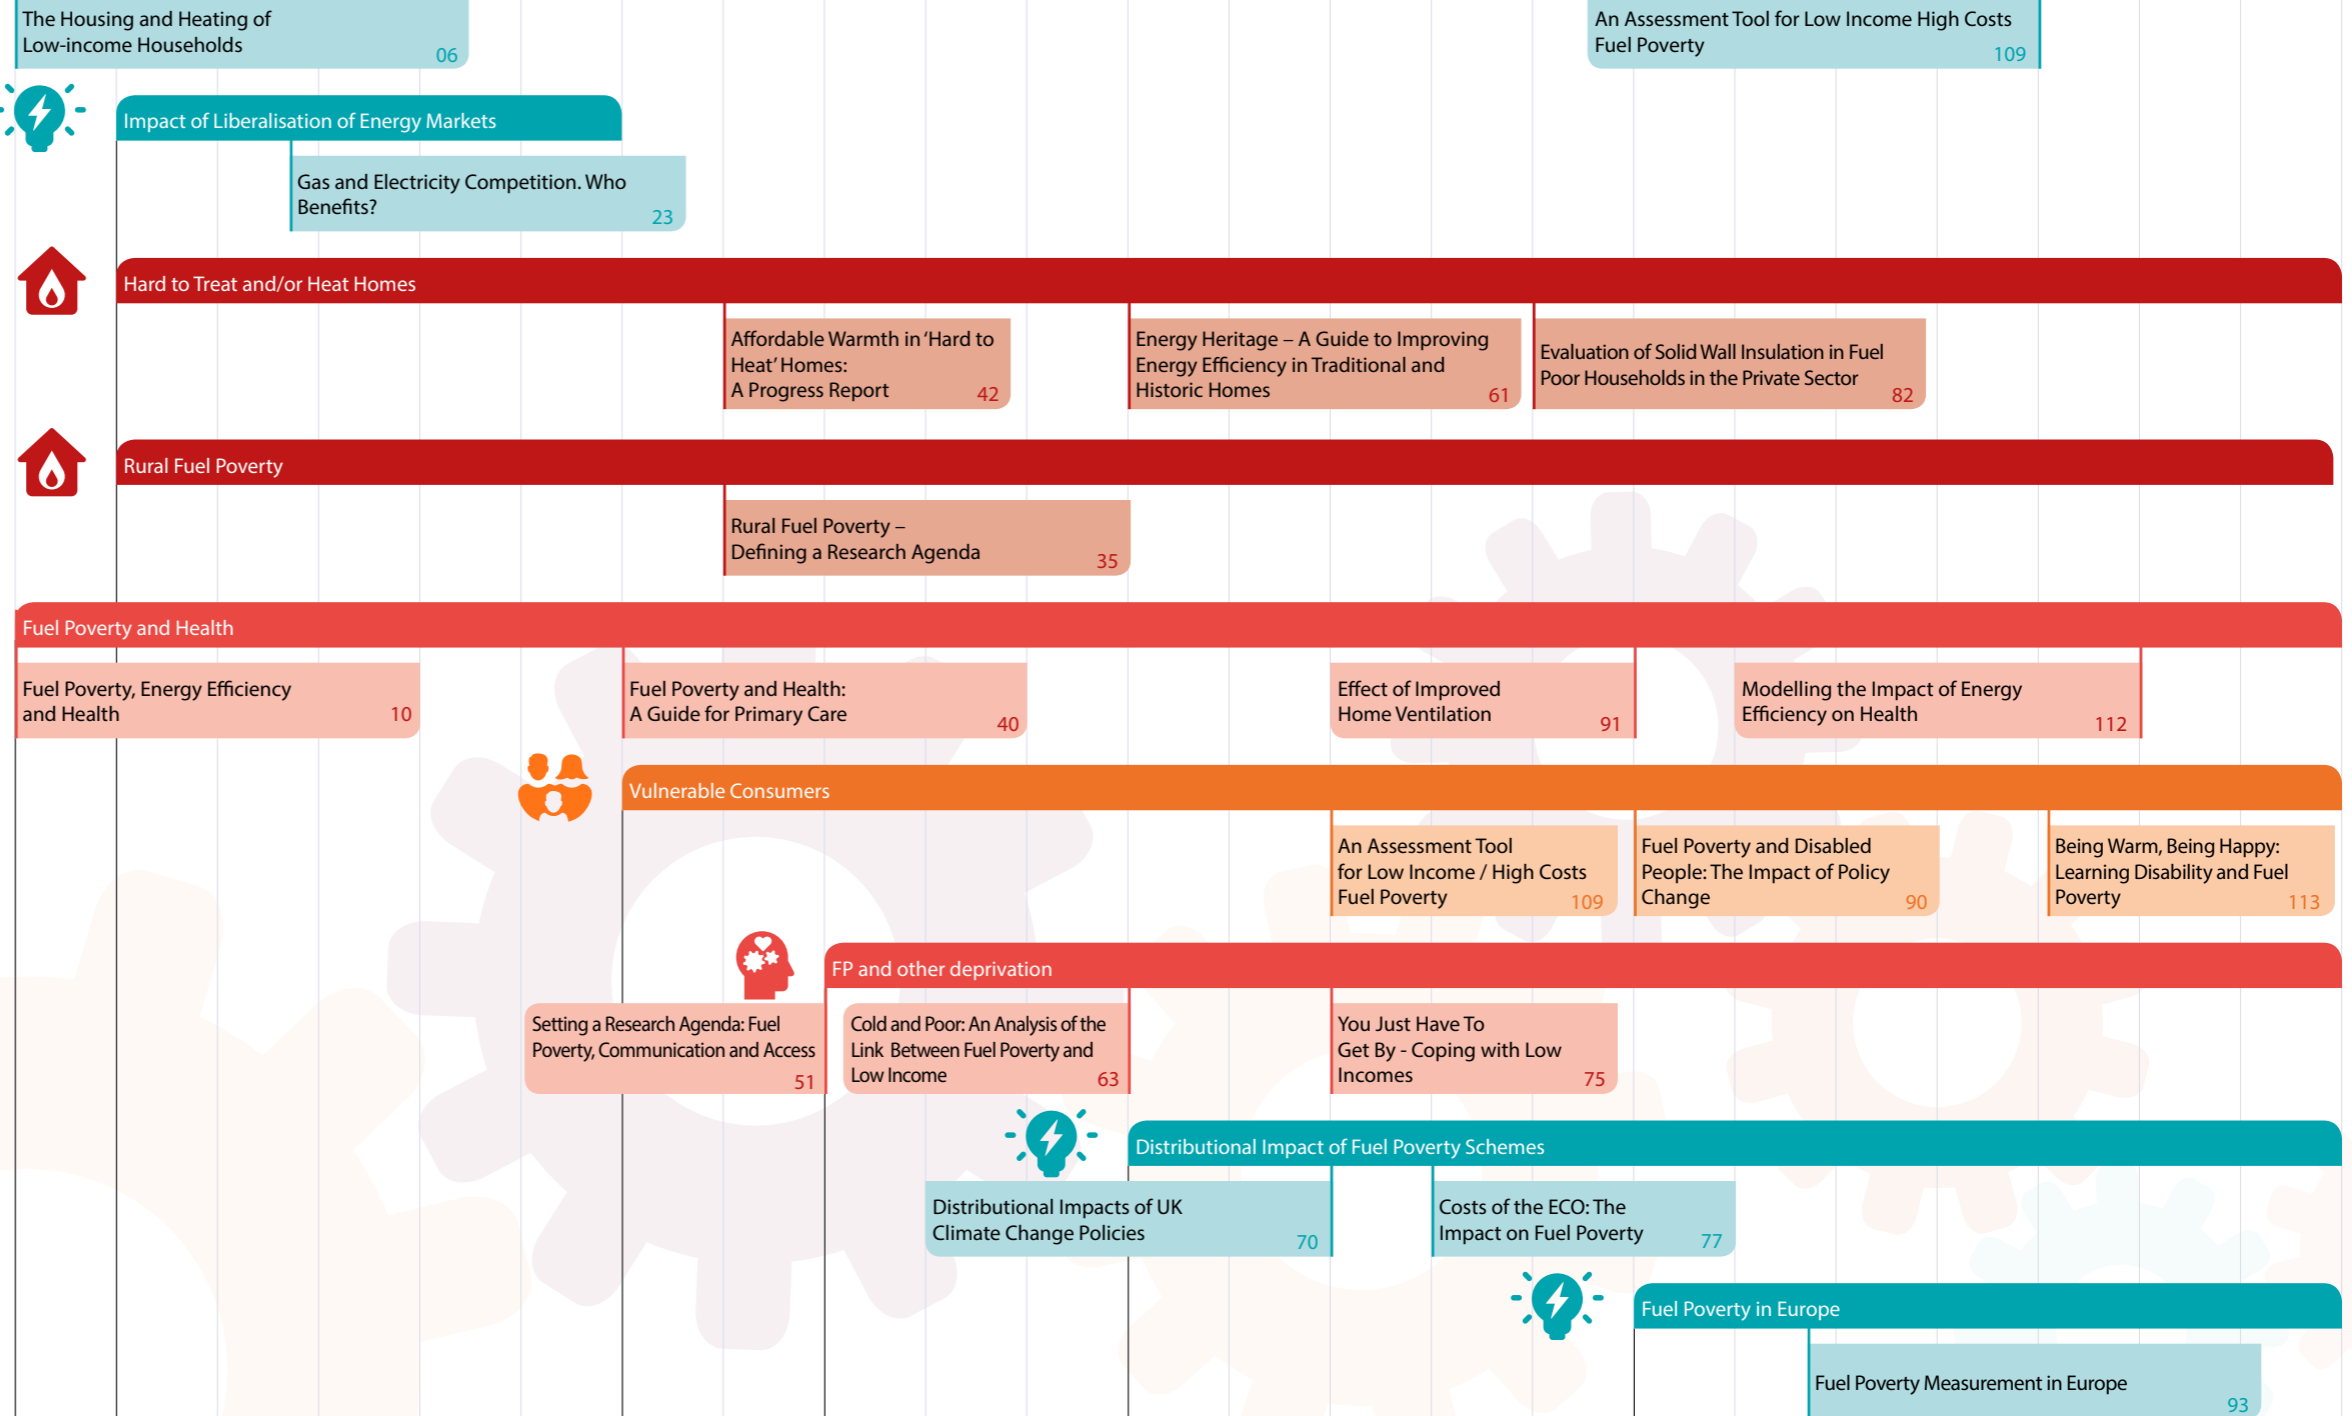

## Mapping and Measuring

Our timeline shows the Trust's thematic foci over its lifetime in the context of developments in the field of fuel poverty. Example projects funded by Eaga Charitable Trust have been chosen to illustrate the themes. Many more are available in the online Fuel Poverty Library.

Find the project by its number at [www.fuelpovertylibrary.info/projects](http://www.fuelpovertylibrary.info/projects).

Project numbers are shown in the bottom righthand corner of each box.

Project Number